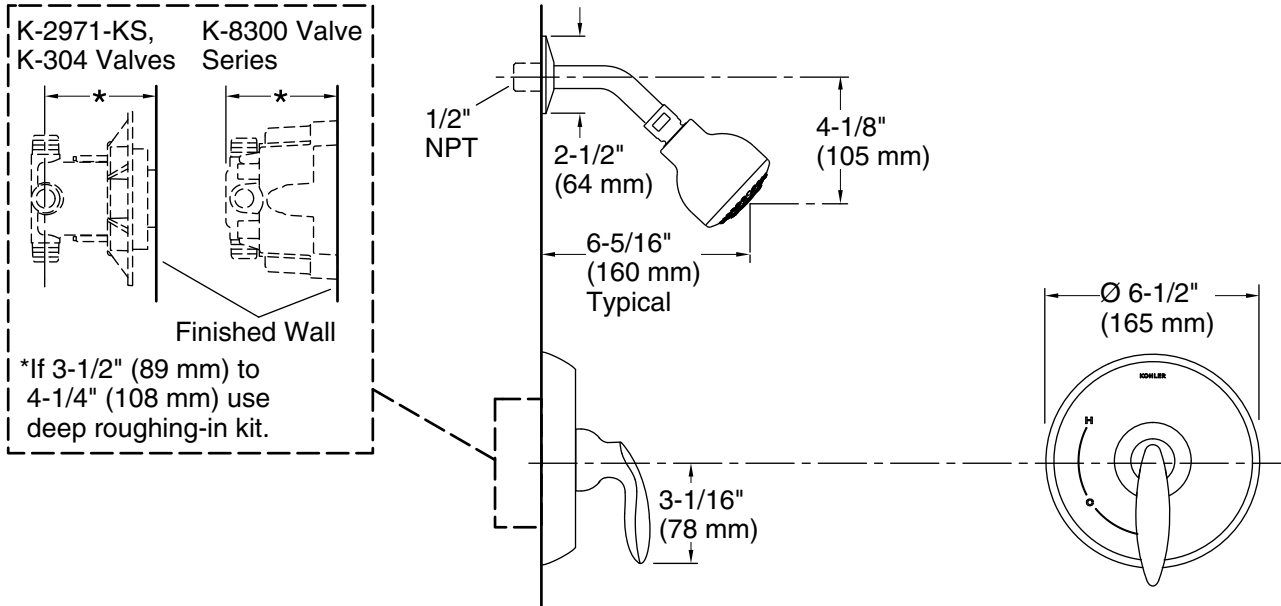

Color tiles intended for reference only.

Color	Code	Description
	CP	Polished Chrome

Technical Information

All product dimensions are nominal.

Showerhead/Body Spray:

Rated maximum flow: 1.75 gal/min (6.6 l/min)